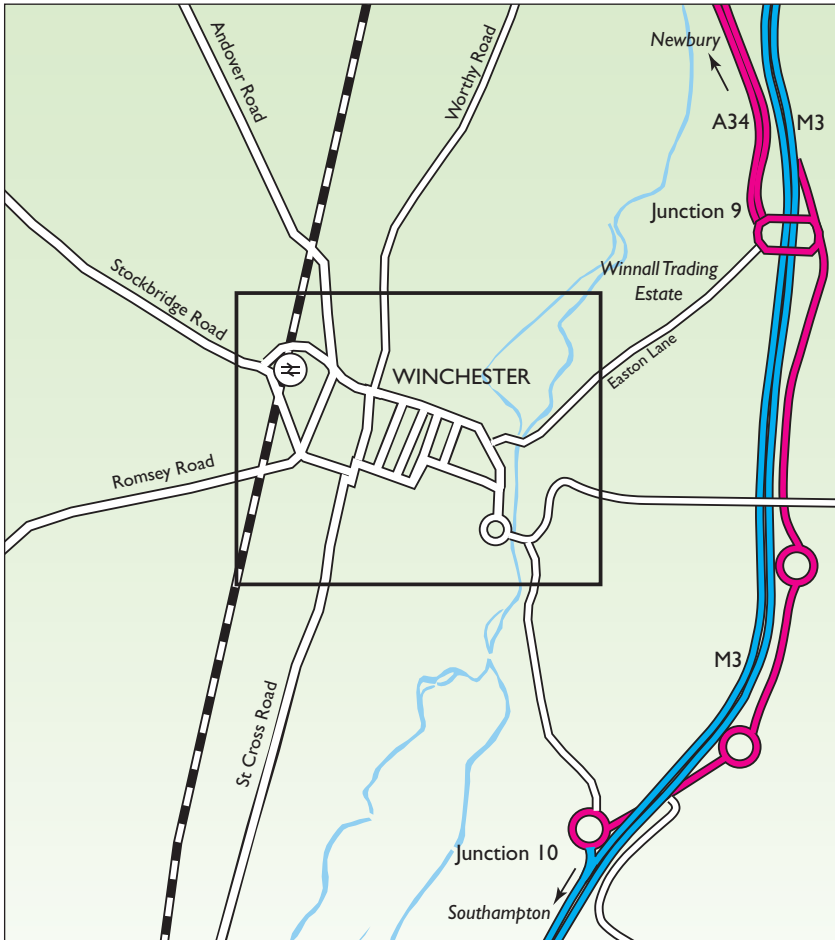

How to Find Us in Winchester

Adams Hendry Consulting Ltd is located at 7 St Peter Street Winchester